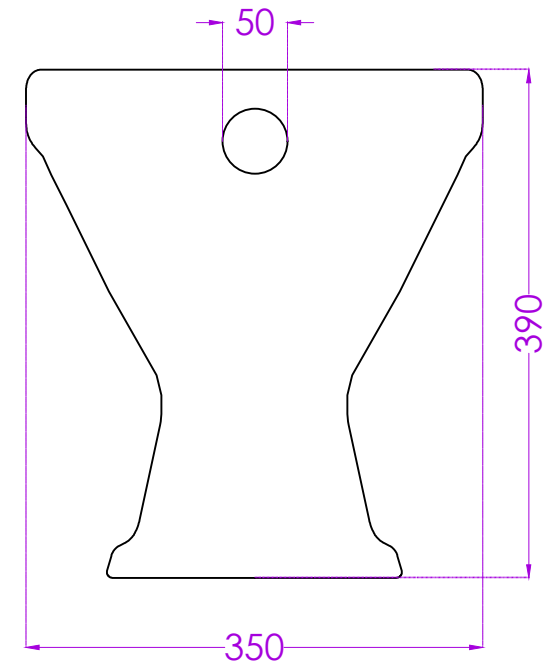

RUBY P0447PW0101

S TRAP EWC

JOHNSON

PLAN

SIDE

BACK