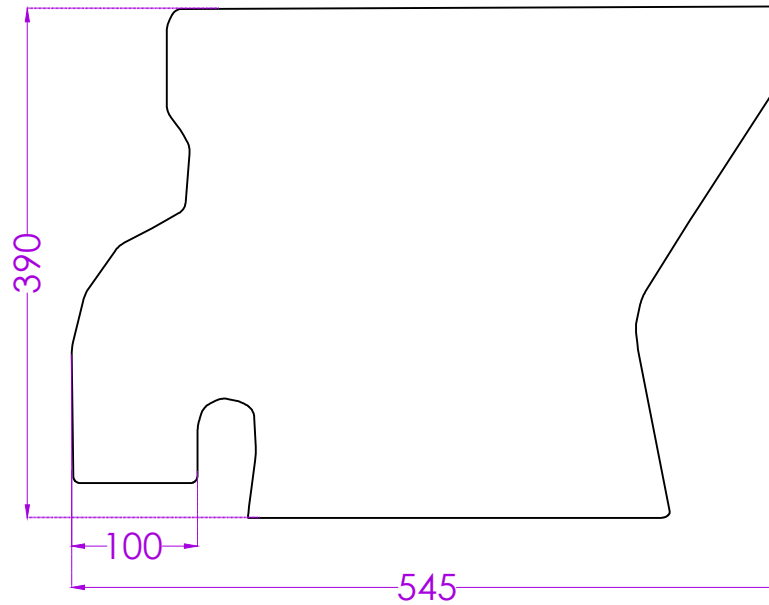

RUBY P0447PW0101

S TRAP EWC

JOHNSON

PLAN

SIDE

BACK