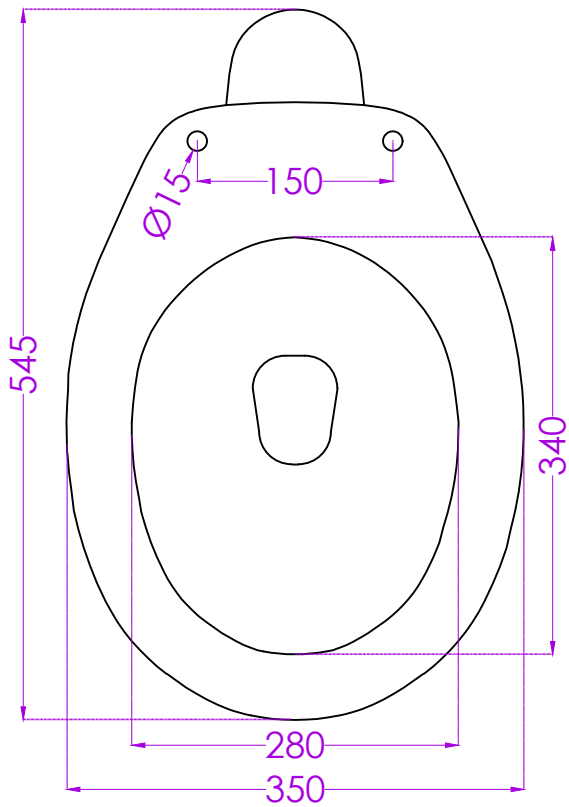

RUBY P0447PW0101

S TRAP EWC

JOHNSON

PLAN

SIDE

BACK